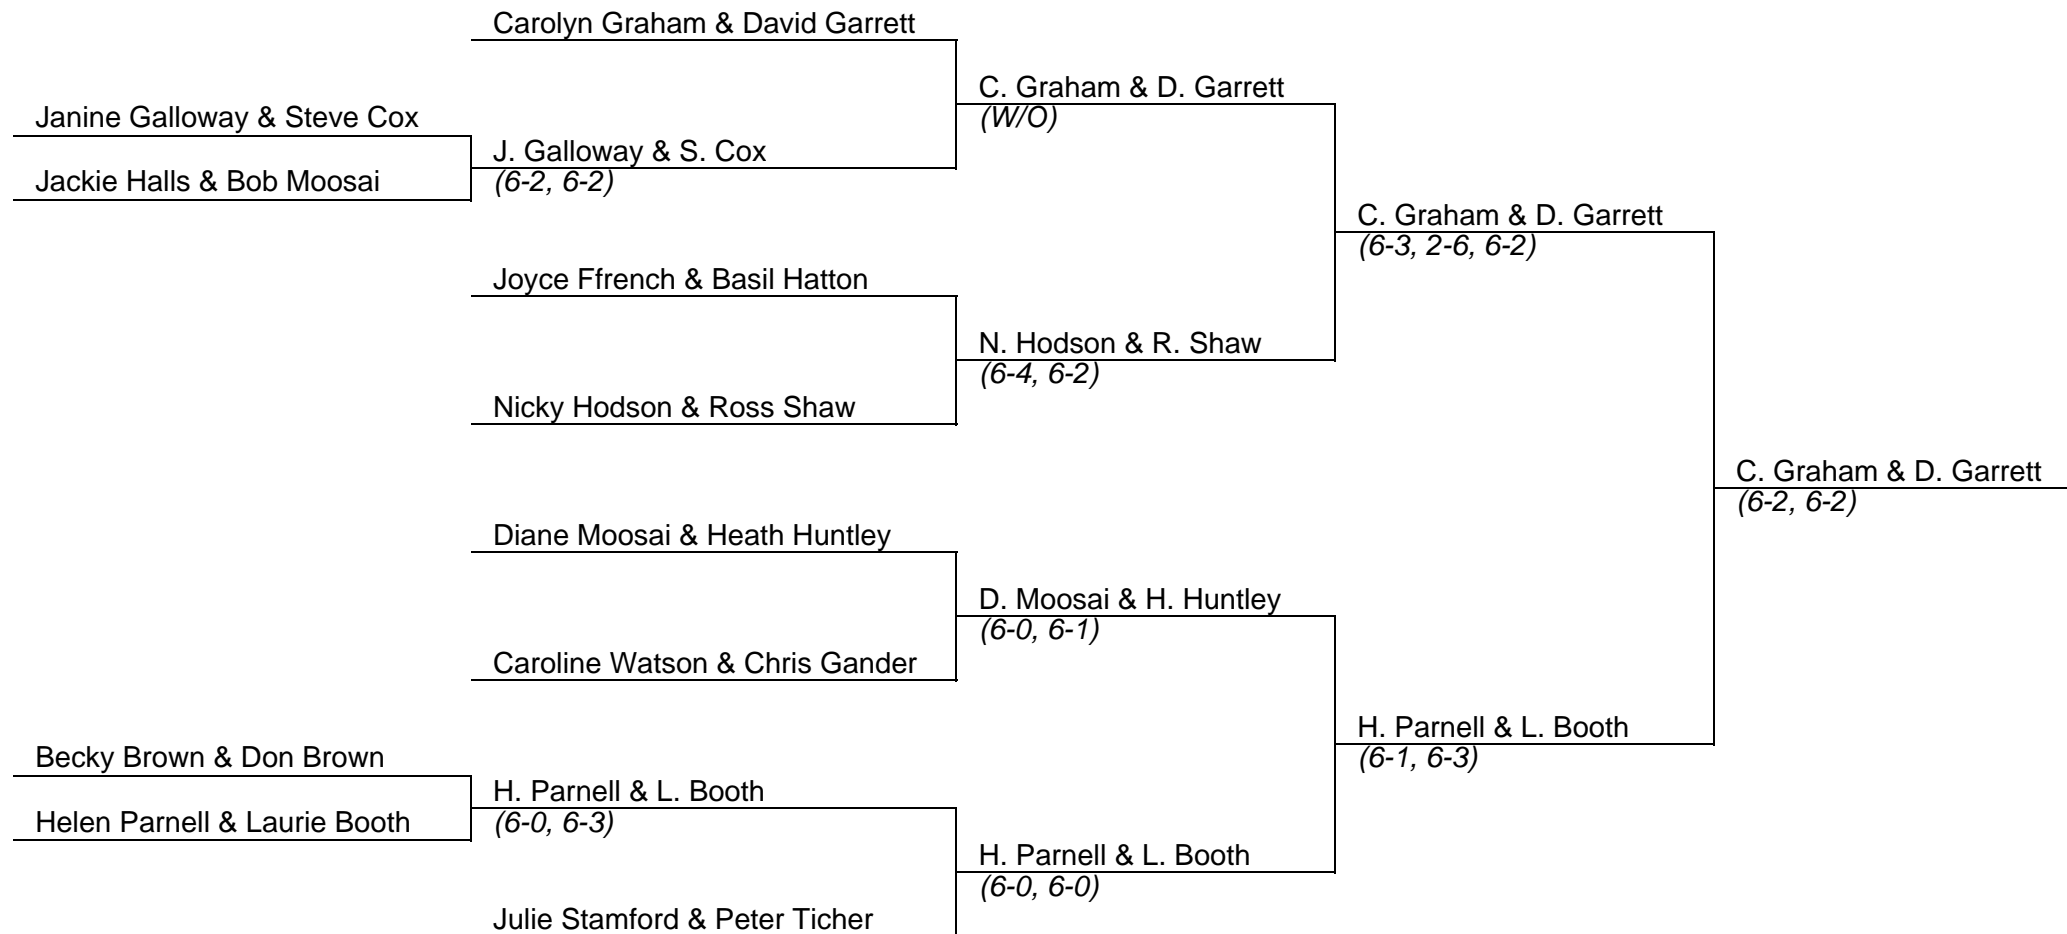

Mixed Doubles Plate

Play by 24th June

Play by 8th July

Play by 15th July

Play on 16th July

Please enter the winners' names on the next round with the score underneath