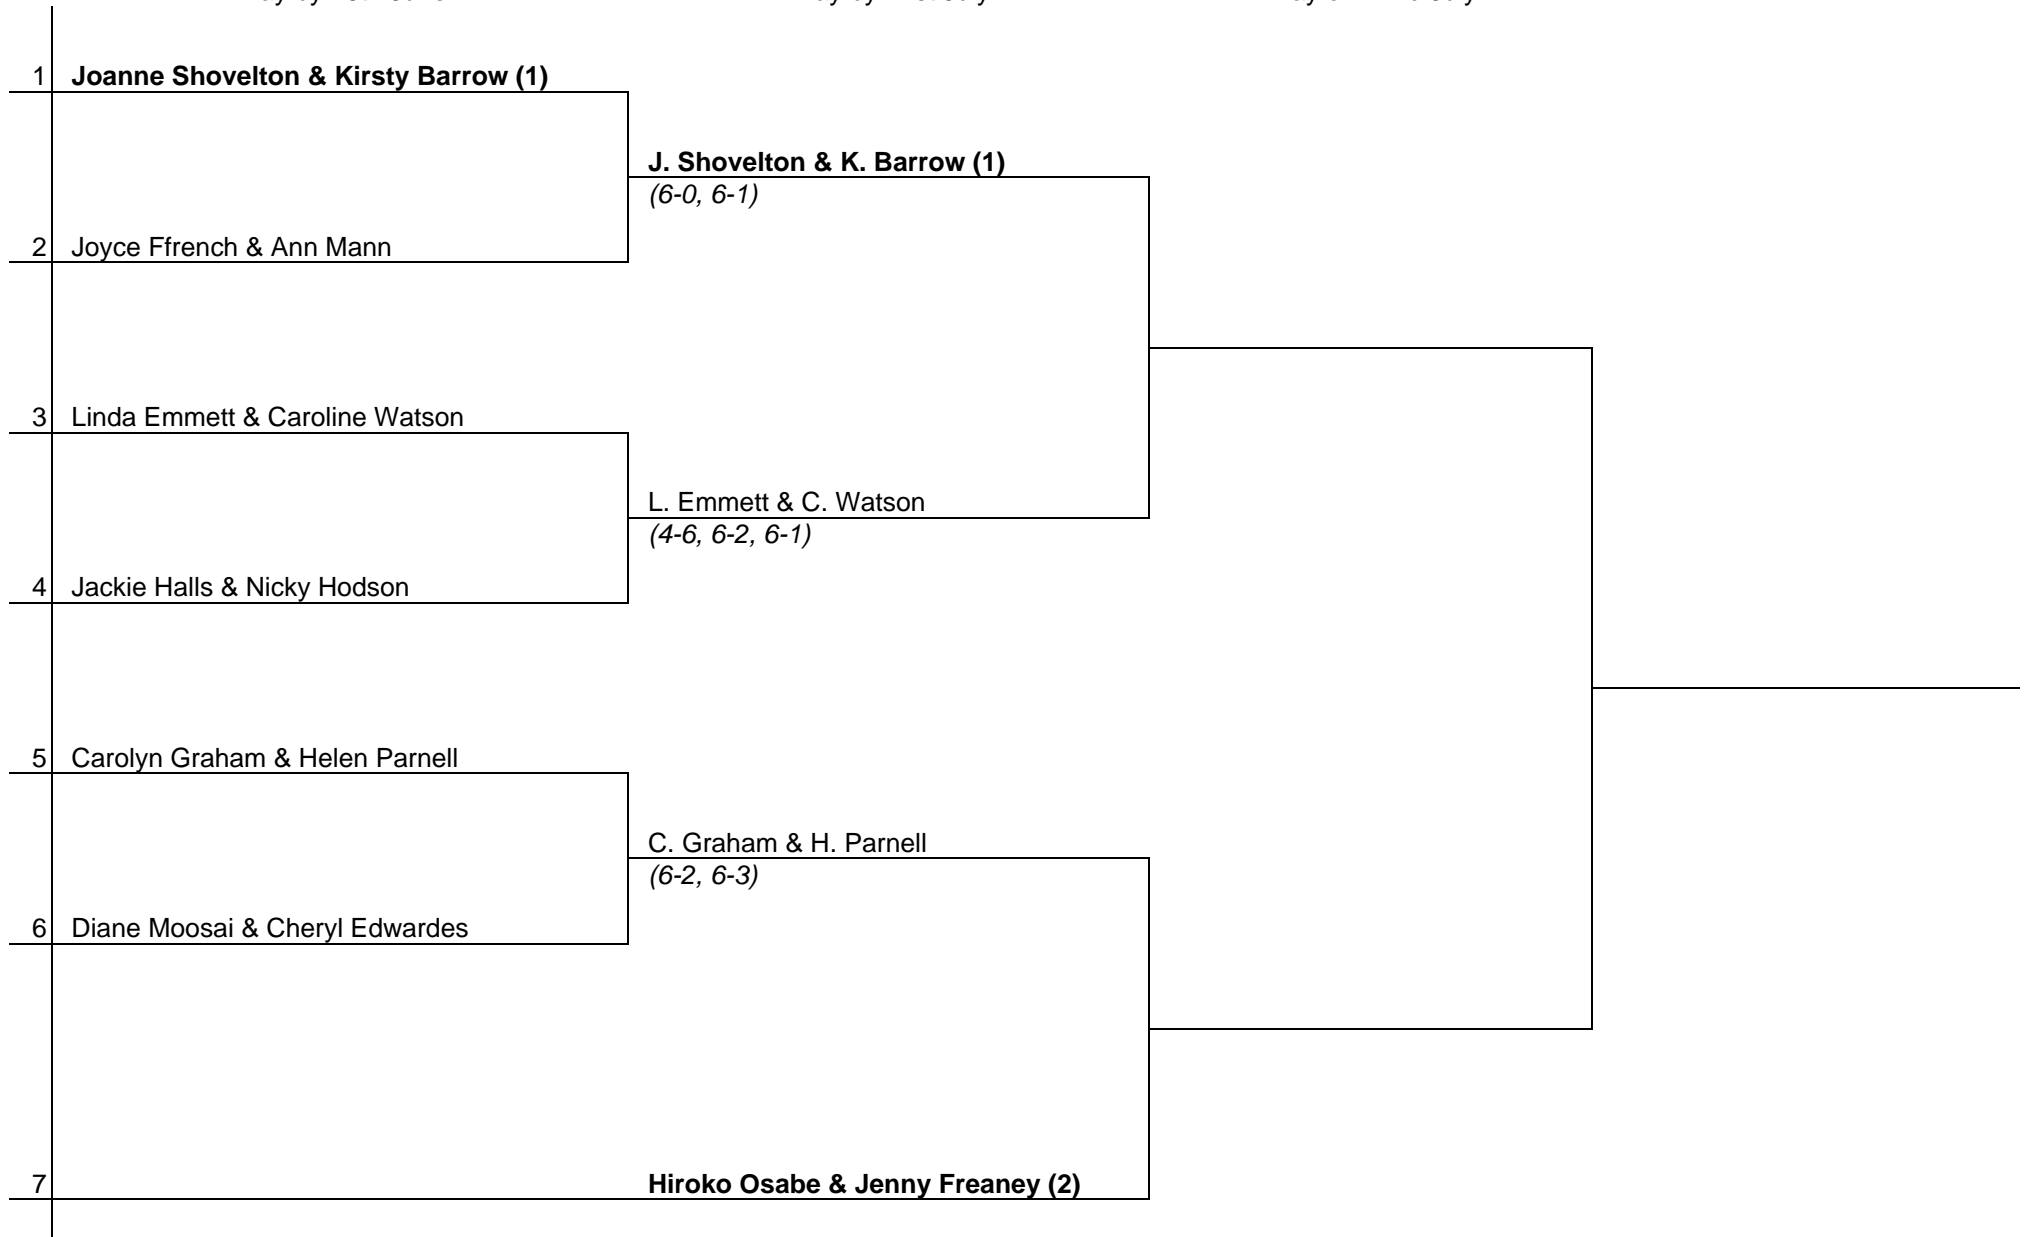

Ladies' Doubles

Play by 28th June

Play by 21st July

Play on 22nd July

Please enter the winner's name on the next round with the score underneath